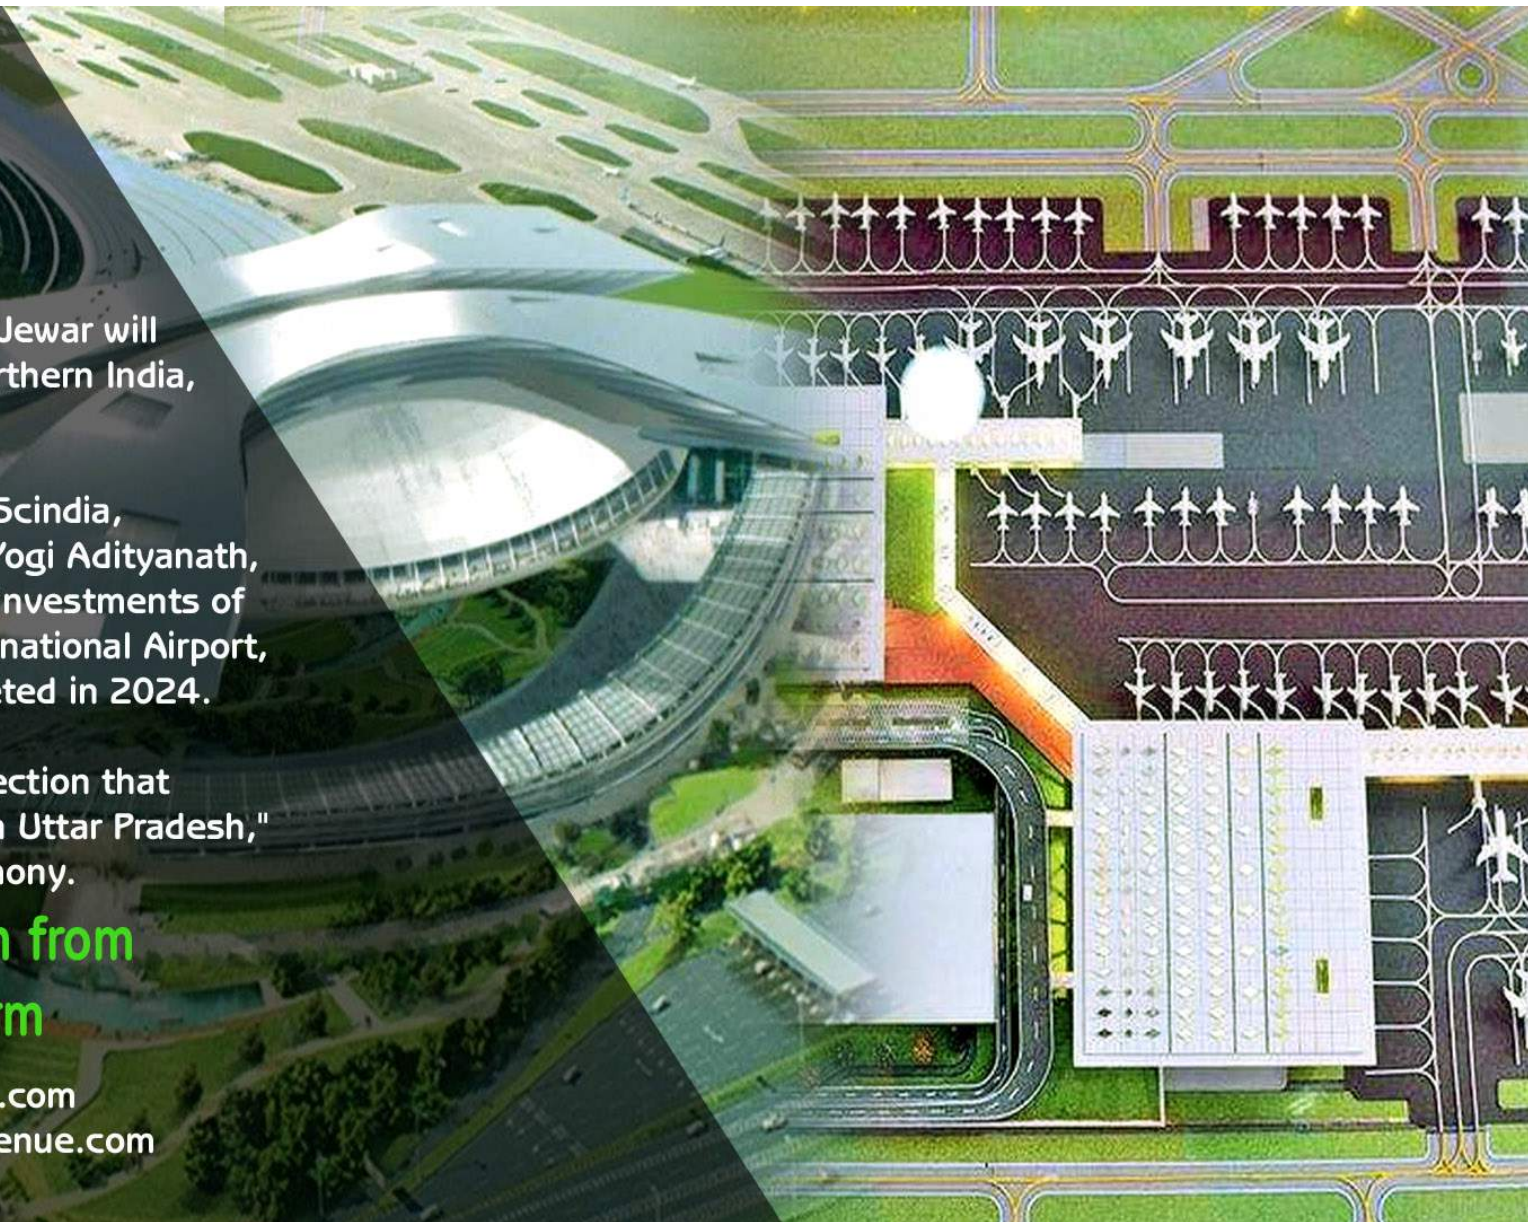

Noida International Airport at Jewar will become logistics gateway of northern India, PM Modi said.

Union Minister Jyotiraditya Scindia, who accompanied Modi and UP CM Yogi Adityanath, said that the government expects investments of Rs 34,000 cr to come to Noida International Airport, with the first phase to be completed in 2024.

"It was PM Narendra Modi's direction that Asia's biggest airport is to be built in Uttar Pradesh," Scindia said at the ceremony.

**Jewar Airport 48 Km from
Aryan Green Farm**

web : www.investorvenue.com
eMail : investor@investorvenue.com