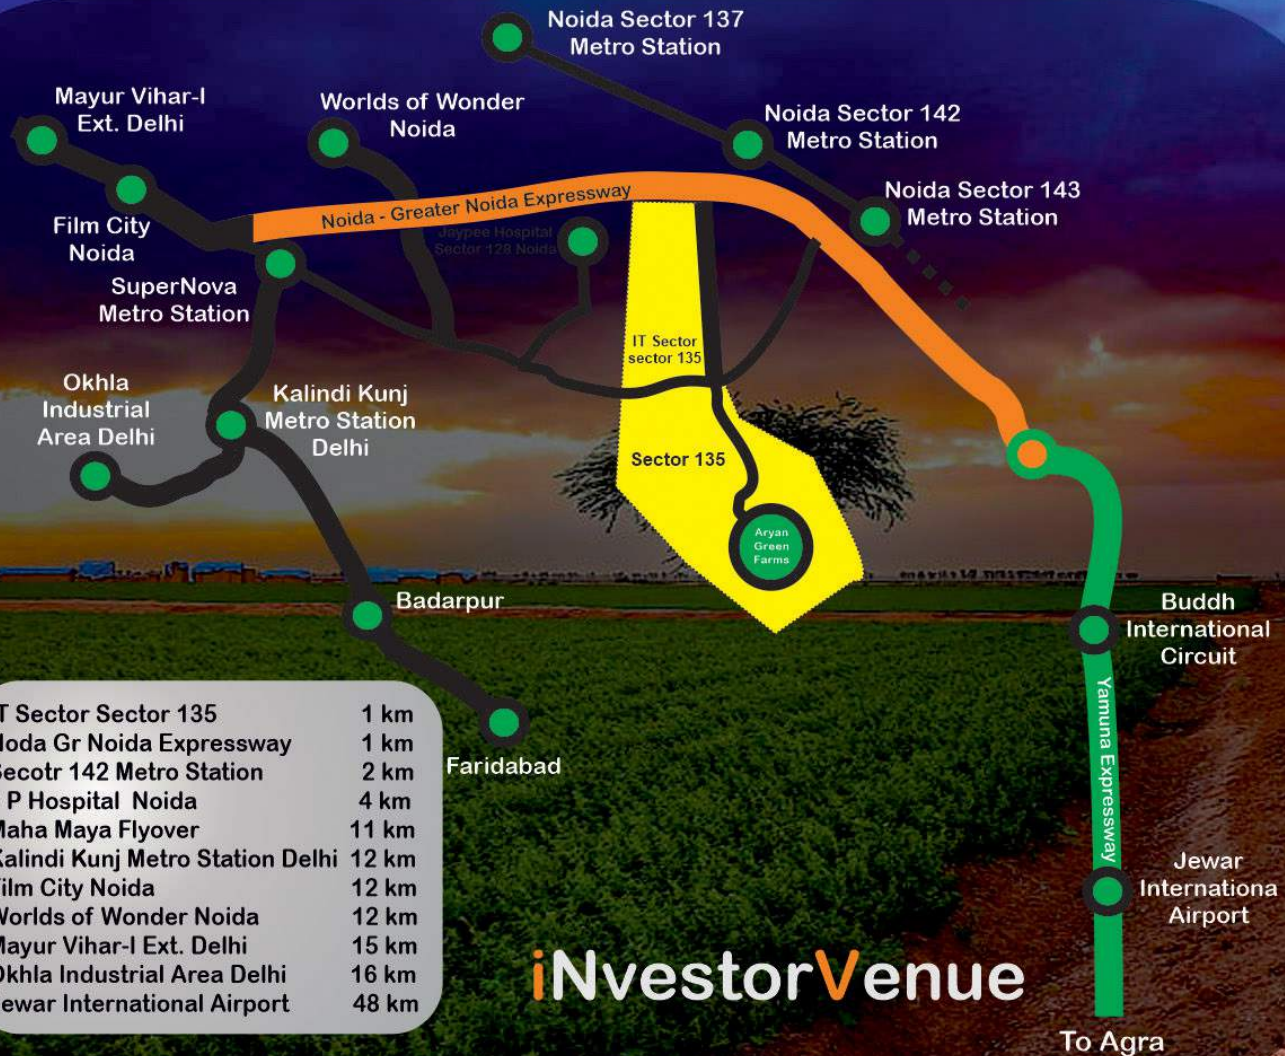

IT Sector Sector 135	1 km
Noda Gr Noida Expressway	1 km
Secotr 142 Metro Station	2 km
J P Hospital Noida	4 km
Maha Maya Flyover	11 km
Kalindi Kunj Metro Station Delhi	12 km
Film City Noida	12 km
Worlds of Wonder Noida	12 km
Mayur Vihar-I Ext. Delhi	15 km
Okhla Industrial Area Delhi	16 km
Jewar International Airport	48 km

iNvestorVenue

To Agra